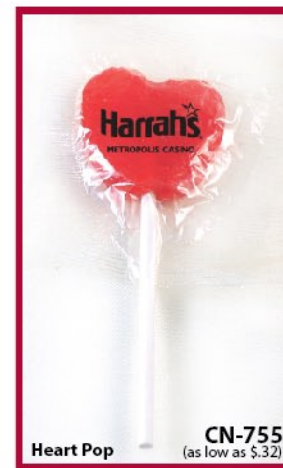

Stock Chocolate
Foiled Heart
(no imprint) **CK-421**
(as low as \$.29)

Imprinted Chocolate
Foiled Heart **CK-420**
(as low as \$.41)

1 oz. Promo Pack of Conversation Hearts **PK-301**
(as low as \$.83)

Gum Sleeve Pack **CN-661**
(as low as \$1.05)

Red Ad Pop **CN-750**
(as low as \$.22)

1 oz. Header Card Pack with Red Hots **PK-338**
(as low as \$.94)

Heart Pop **CN-755**
(as low as \$.32)

Small Heart Tin with Red Hots **TN-121**
(as low as \$2.15)